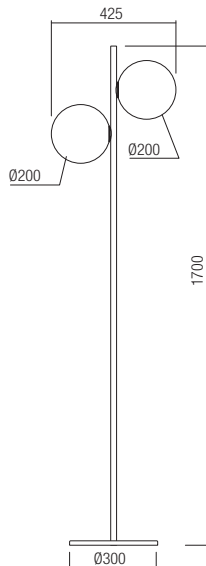

01-2643

art. **01-2640** Brushed Bronze
art. **01-2641** Matt Black

art. **01-2642** Brushed Bronze
art. **01-2643** Matt Black

Lampholder E14
Power 1x max. 28W
Input 230V, 50Hz

CE IP20

Lampholder E14
Power 2x max. 28W
Input 230V, 50Hz

CE IP20

art. **01-1633** Brushed Bronze
art. **01-2646** Matt Black

Lampholder E27
Power 2 x max. 42W
Input 230V, 50Hz

CE IP20

art. **01-1634** Brushed Bronze
art. **01-2647** Matt Black

Lampholder E14
Power 3 x max. 28W
Input 230V, 50Hz

CE IP20

art. **01-1635** Brushed Bronze
art. **01-2648** Matt Black

Lampholder E14
Power 5 x max. 28W
Input 230V, 50Hz

CE IP20

art. **01-2649** Brushed Bronze
art. **01-2650** Matt Black

Lampholder E14
Power 1 x max. 28W
Input 230V, 50Hz

CE IP20

art. **01-2651** Brushed Bronze
art. **01-2652** Matt Black

Lampholder E27
Power 2 x max. 42W
Input 230V, 50Hz

CE IP20

art. **01-2644** Brushed Bronze
art. **01-2645** Matt Black

Lampholder E27
Power 2 x max. 42W
Input 230V, 50Hz