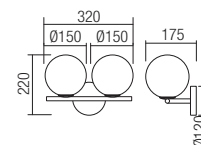

01-2643

art. **01-2640** Brushed Bronze
art. **01-2641** Matt Black

art. **01-2642** Brushed Bronze
art. **01-2643** Matt Black

Lampholder E14
Power 1x max. 28W
Input 230V, 50Hz

CE IP20

Lampholder E14
Power 2x max. 28W
Input 230V, 50Hz

CE IP20

art. **01-1633** Brushed Bronze
art. **01-2646** Matt Black

Lampholder E27
Power 2 x max. 42W
Input 230V, 50Hz

CE IP20

art. **01-1634** Brushed Bronze
art. **01-2647** Matt Black

Lampholder E14
Power 3 x max. 28W
Input 230V, 50Hz

CE IP20

art. **01-1635** Brushed Bronze
art. **01-2648** Matt Black

Lampholder E14
Power 5 x max. 28W
Input 230V, 50Hz

CE IP20

art. **01-2649** Brushed Bronze
art. **01-2650** Matt Black

Lampholder E14
Power 1 x max. 28W
Input 230V, 50Hz