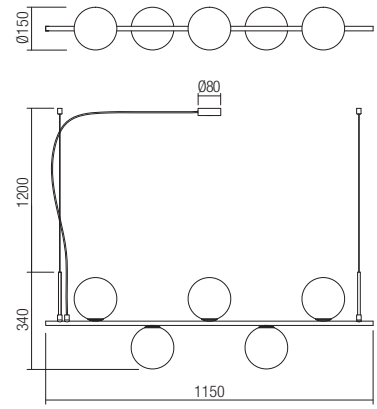

Lampholder E14
Power 5 x max. 28W
Input 230V, 50Hz

CE IP20

art. **01-2649** Brushed Bronze
art. **01-2650** Matt Black

Lampholder E14
Power 1 x max. 28W
Input 230V, 50Hz

CE IP20

art. **01-2651** Brushed Bronze
art. **01-2652** Matt Black