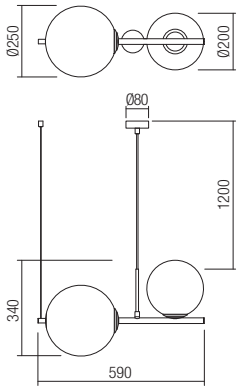

01-2643

art. **01-2640** Brushed Bronze
art. **01-2641** Matt Black

art. **01-2642** Brushed Bronze
art. **01-2643** Matt Black

Lampholder E14
Power 1x max. 28W
Input 230V, 50Hz

CE IP20

Lampholder E14
Power 2x max. 28W
Input 230V, 50Hz

CE IP20

art. **01-1633** Brushed Bronze
art. **01-2646** Matt Black

Lampholder E27
Power 2 x max. 42W
Input 230V, 50Hz

CE IP20

art. **01-1634** Brushed Bronze
art. **01-2647** Matt Black

Lampholder E14
Power 3 x max. 28W
Input 230V, 50Hz