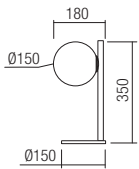

01-2643

art. **01-2640** Brushed Bronze
art. **01-2641** Matt Black

art. **01-2642** Brushed Bronze
art. **01-2643** Matt Black

Lampholder E14
Power 1x max. 28W
Input 230V, 50Hz

CE IP20

Lampholder E14
Power 2x max. 28W
Input 230V, 50Hz

CE IP20

art. **01-1633** Brushed Bronze
art. **01-2646** Matt Black

Lampholder E27
Power 2 x max. 42W
Input 230V, 50Hz

CE IP20

art. **01-1634** Brushed Bronze
art. **01-2647** Matt Black

Lampholder E14
Power 3 x max. 28W
Input 230V, 50Hz

CE IP20

art. **01-1635** Brushed Bronze
art. **01-2648** Matt Black

Lampholder E14
Power 5 x max. 28W
Input 230V, 50Hz

CE IP20

art. **01-2649** Brushed Bronze
art. **01-2650** Matt Black

Lampholder E14
Power 1 x max. 28W
Input 230V, 50Hz