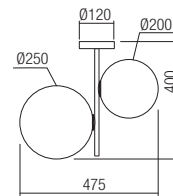

01-2643

art. **01-2640** Brushed Bronze
art. **01-2641** Matt Black

art. **01-2642** Brushed Bronze
art. **01-2643** Matt Black

Lampholder E14
Power 1x max. 28W
Input 230V, 50Hz

CE IP20

Lampholder E14
Power 2x max. 28W
Input 230V, 50Hz

CE IP20

art. **01-1633** Brushed Bronze
art. **01-2646** Matt Black

Lampholder E27
Power 2 x max. 42W
Input 230V, 50Hz

CE IP20

art. **01-1634** Brushed Bronze
art. **01-2647** Matt Black

Lampholder E14
Power 3 x max. 28W
Input 230V, 50Hz

CE IP20

art. **01-1635** Brushed Bronze
art. **01-2648** Matt Black

Lampholder E14
Power 5 x max. 28W
Input 230V, 50Hz

CE IP20

art. **01-2649** Brushed Bronze
art. **01-2650** Matt Black

Lampholder E14
Power 1 x max. 28W
Input 230V, 50Hz

CE IP20

art. **01-2651** Brushed Bronze
art. **01-2652** Matt Black

Lampholder E27
Power 2 x max. 42W
Input 230V, 50Hz

CE IP20

art. **01-2644** Brushed Bronze
art. **01-2645** Matt Black

Lampholder E27
Power 2 x max. 42W
Input 230V, 50Hz