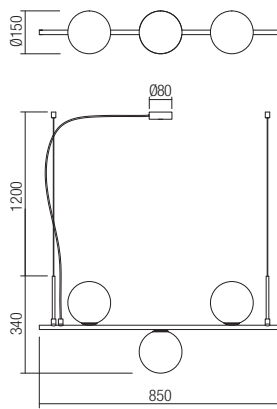

01-2643

art. **01-2640** Brushed Bronze
art. **01-2641** Matt Black

art. **01-2642** Brushed Bronze
art. **01-2643** Matt Black

Lampholder E14
Power 1x max. 28W
Input 230V, 50Hz

CE IP20

Lampholder E14
Power 2x max. 28W
Input 230V, 50Hz

CE IP20

art. **01-1633** Brushed Bronze
art. **01-2646** Matt Black

Lampholder E27
Power 2 x max. 42W
Input 230V, 50Hz

CE IP20

art. **01-1634** Brushed Bronze
art. **01-2647** Matt Black

Lampholder E14
Power 3 x max. 28W
Input 230V, 50Hz

CE IP20

art. **01-1635** Brushed Bronze
art. **01-2648** Matt Black

Lampholder E14
Power 5 x max. 28W
Input 230V, 50Hz

CE IP20

art. **01-2649** Brushed Bronze
art. **01-2650** Matt Black

Lampholder E14
Power 1 x max. 28W
Input 230V, 50Hz