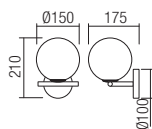

01-2643

art. **01-2640** Brushed Bronze
art. **01-2641** Matt Black

art. **01-2642** Brushed Bronze
art. **01-2643** Matt Black

Lampholder E14
Power 1x max. 28W
Input 230V, 50Hz

CE IP20

Lampholder E14
Power 2x max. 28W
Input 230V, 50Hz