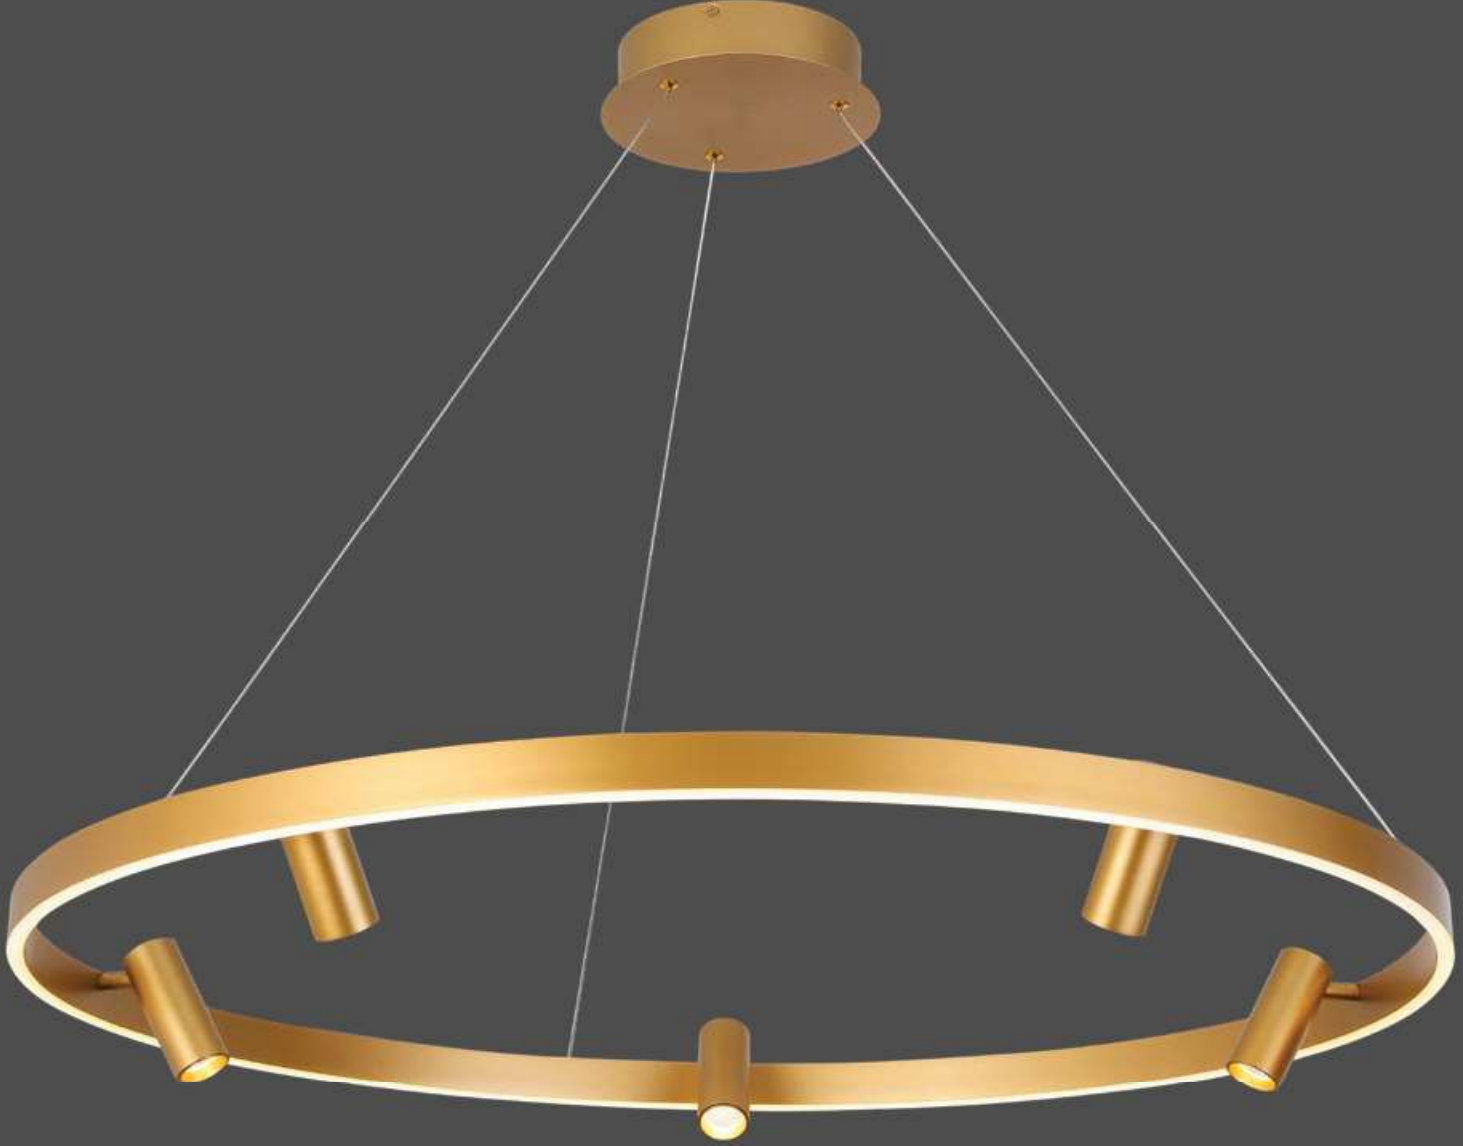

Summit

Suspensions for interior equipped with SMD LEDs and orientable COB spot lights. Structure of aluminum and metal available in two versions: with mat gold brushed finish and spot lights finished in brushed gold or electrostatically painted in sand black with spot lights finished in brass. Opal silicon diffuser. Triple light regulation: individually for the circle, individually for the spots of simultaneously for both sources.

01-2492

01-2491

01-2494

Suspensions for interior equipped with SMD LEDs and orientable COB spot lights. Structure of aluminum and metal available in two versions: with mat gold brushed finish and spot lights finished in brushed gold or electrostatically painted in sand black with spot lights finished in brass. Opal silicon diffuser. Triple light regulation: individually for the circle, individually for the spots of simultaneously for both sources.

Suspensii pentru interior echipate cu LED-uri SMD și spoturi orientabile cu LED-uri COB. Structură din aluminiu și metal disponibilă în următoarele versiuni: finisaj auriu periat cu spoturi auriu periat sau vopsită în câmp electrostatic negru mat cu spoturi finisate alamă. Dispersor din silicon alb opal. Control al luminii separat pentru cerc, numai pentru spoturi, sau cerc și spoturi împreună.