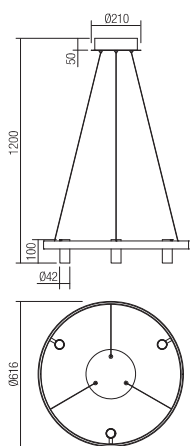

01-2495

01-2492

art. 01-2490 Brush Gold
art. 01-2491 Sand black + Brass gold

art. 01-2492 Brush Gold
art. 01-2493 Sand black + Brass gold

art. 01-2494 Brush Gold
art. 01-2495 Sand black + Brass gold

Led type	SMD LED 2835 228 pcs x 0,12W + COB 3 pcs x 4W
Power	25W+13W
Input	220-240V, 50/60Hz
Color temperature	3000K
Lumen source	4800 lm
Lumen system	2325 lm
Optic	-
CRI	90
Not dimmable	⊗