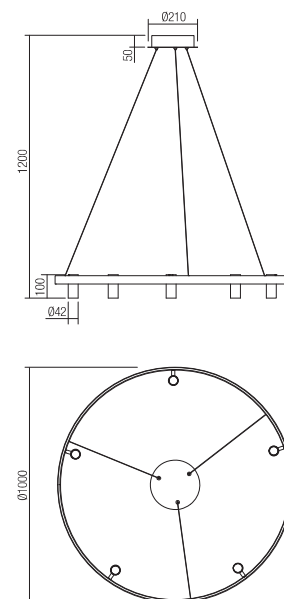

01-2495

01-2492

art. 01-2490 Brush Gold
art. 01-2491 Sand black + Brass gold

art. 01-2492 Brush Gold
art. 01-2493 Sand black + Brass gold

art. 01-2494 Brush Gold
art. 01-2495 Sand black + Brass gold

Led type	SMD LED 2835 228 pcs x 0,12W + COB 3 pcs x 4W
Power	25W+13W
Input	220-240V, 50/60Hz
Color temperature	3000K
Lumen source	4800 lm
Lumen system	2325 lm
Optic	-
CRI	90
Not dimmable	⊗