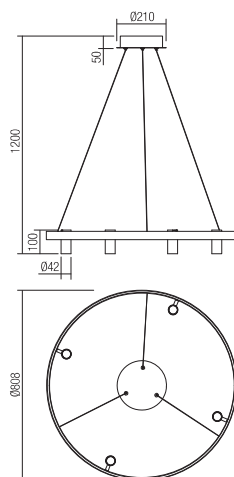

01-2495

01-2492

art. 01-2490 Brush Gold
art. 01-2491 Sand black + Brass gold

art. 01-2492 Brush Gold
art. 01-2493 Sand black + Brass gold

art. 01-2494 Brush Gold
art. 01-2495 Sand black + Brass gold

Led type	SMD LED 2835 228 pcs x 0,12W + COB 3 pcs x 4W
Power	25W+13W
Input	220-240V, 50/60Hz
Color temperature	3000K
Lumen source	4800 lm
Lumen system	2325 lm
Optic	-
CRI	90
Not dimmable	⊗