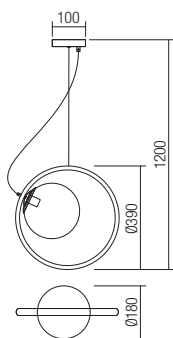

## INFO/DIMENSIONS

01-2319

01-2322

● 01-2319 Natural Wood  
● 01-2320 Black Wood

E14, 1 x max. 28W

● 01-2321 Natural Wood  
● 01-2322 Black Wood

E27, 1 x max. 42W

01-2321