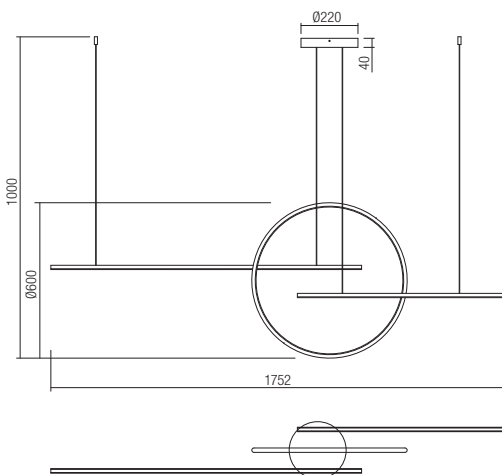

Led type	SMD LED 2835 468 pcs x 0,15W	
Power	56W	
Input	220V-240V, 50/60Hz	
Color temperature	3000K	4000K
Lumen source	6600 lm	6780 lm
Lumen system	5016 lm	5286 lm
CRI	80	
Dimmable (3 step)	☉	

CE IP20

Led type	SMD LED 2835 323 pcs x 0,15W	
Power	46W	
Input	220V-240V, 50/60Hz	
Color temperature	3000K	4000K
Lumen source	5390 lm	5537 lm
Lumen system	3724 lm	3928 lm
CRI	80	
Dimmable (3 step)	☉	

CE IP20