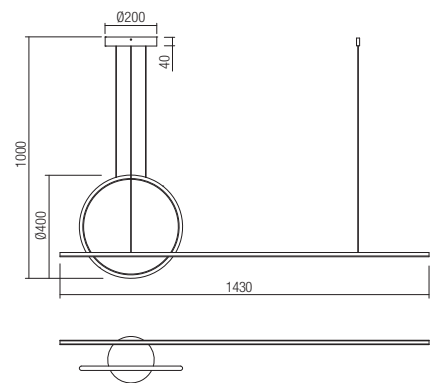

Led type	SMD LED 2835 468 pcs x 0,15W	
Power	56W	
Input	220V-240V, 50/60Hz	
Color temperature	3000K	4000K
Lumen source	6600 lm	6780 lm
Lumen system	5016 lm	5286 lm
CRI	80	
Dimmable (3 step)	☉	

CE IP20

Led type	SMD LED 2835 323 pcs x 0,15W	
Power	46W	
Input	220V-240V, 50/60Hz	
Color temperature	3000K	4000K
Lumen source	5390 lm	5537 lm
Lumen system	3724 lm	3928 lm
CRI	80	
Dimmable (3 step)	☉	

CE IP20