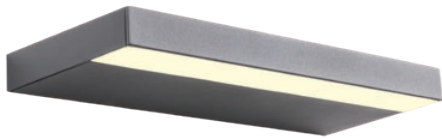

art. **01-3552** Sand White
art. **01-3553** Sand Black

art. **01-3554** Sand White
art. **01-3555** Sand Black

Led type	SMD LED 2835 144 pcs x 0,10W
Power	15W
Input	220-240V, 50/60Hz
Color temperature	3000K
Lumen source	1880 lm
Lumen system	art. 01-3552, 1100 lm art. 01-3553, 920 lm
CRI	80
Not dimmable	

CE IP20

Led type	SMD LED 2835 288 pcs x 0,10W
Power	30W
Input	220-240V, 50/60Hz
Color temperature	3000K
Lumen source	3970 lm
Lumen system	art. 01-3554, 2300 lm art. 01-3555, 1915 lm
CRI	80
Not dimmable	

CE IP20