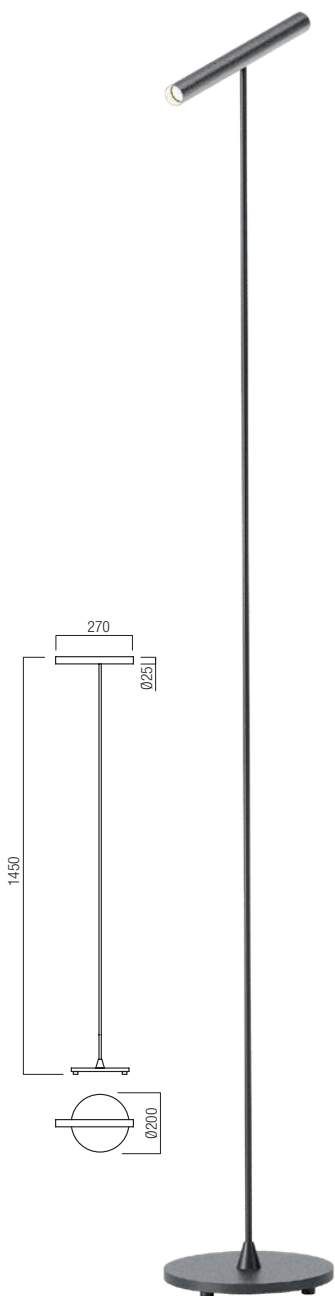

2700K

- art. **01-4269** Matt Black
- art. **01-4273** Matt Black/Silver Coffee
- art. **01-4277** Matt Black/Foggy Nickel

3000K

- art. **01-3714** Matt Black
- art. **01-3717** Matt Black/Silver Coffee
- art. **01-3720** Matt Black/Foggy Nickel

Led type	COB LED 1 pc x 7W
Power	8,3W
Input	220-240V, 50/60Hz
Color temperature	2700K or 3000K
Lumen source	2700K: 667 lm 3000K: 725 lm
Lumen system	2700K: 358 lm 3000K: 389 lm
Optic	25°
CRI	90
Intuitive Gesture Control	
CE IP20