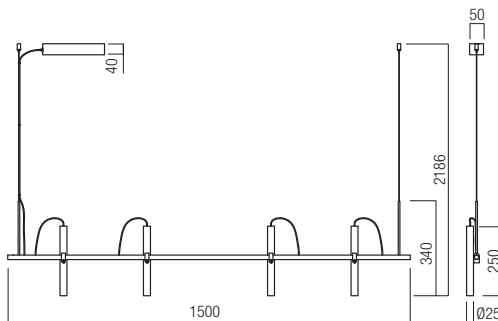

2700K

- art. **01-4268** Matt Black
- art. **01-4272** Matt Black/Silver Coffee
- art. **01-4276** Matt Black/Foggy Nickel

3000K

- art. **01-3713** Matt Black
- art. **01-3716** Matt Black/Silver Coffee
- art. **01-3719** Matt Black/Foggy Nickel

Led type	COB LED 4 pc x 7W
Power	28.5W
Input	220-240V, 50/60Hz
Color temperature	2700K or 3000K
Lumen source	2700K: 2637 lm 3000K: 2898 lm
Lumen system	2700K: 1581 lm 3000K: 1738 lm
Optic	25°
CRI	90
Dimmable TRIAC	
CE IP20