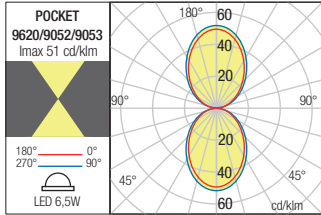

Code Finishing

- 9620** Sand White
- 9052** Dark Grey
- 9053** Dark Brown

LED type	Input voltage	Power	Luminous Flux Source/system	CCT	CRI
SMD LED OSRAM, 36 pcs.	220-240V	6,5W	500/398 lm	3000K	80

WALL LAMP • APLICĂ