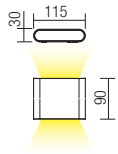

Code Finishing

- 9620** Sand White
- 9052** Dark Grey
- 9053** Dark Brown

LED type	Input voltage	Power	Luminous Flux Source/system	CCT	CRI
SMD LED OSRAM, 36 pcs.	220-240V	6,5W	500/398 lm	3000K	80

WALL LAMP • APLICĂ