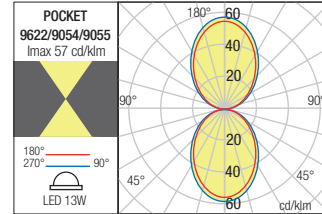

LED type	Input voltage	Power	Luminous Flux Source/system	CCT	CRI
SMD LED OSRAM, 24 pcs.	220-240V	13W	940/750 lm	3000K	80