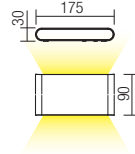

LED type	Input voltage	Power	Luminous Flux Source/system	CCT	CRI
SMD LED OSRAM, 24 pcs.	220-240V	13W	940/750 lm	3000K	80