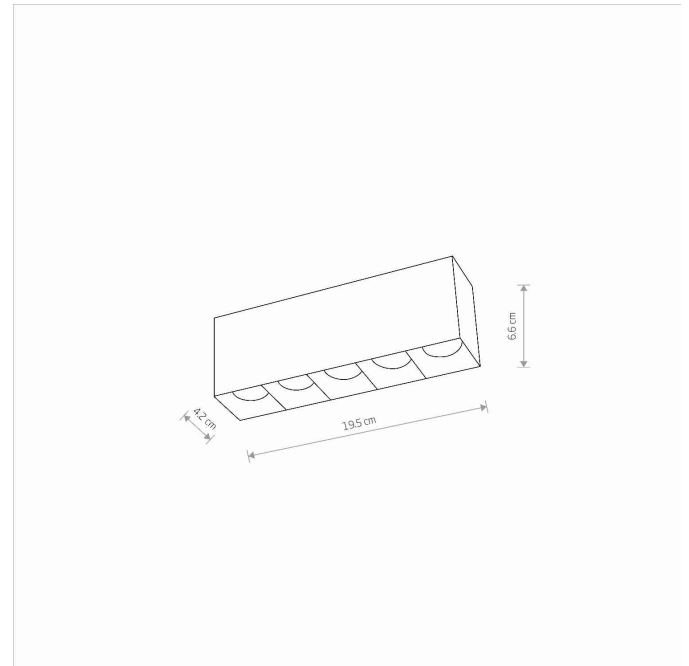

LUMINAIRE MODEL

MIDI LED
10055

CATALOGUE GROUP
COUNTRY OF ORIGIN

—
MADE IN P.R.C.

LIGHT SOURCE **LED**
 LIGHT SOURCES TYPE **Integrated**
 MAXIMUM WATTAGE **20W**
 LAMP INCLUDES SOURCE OF LIGHT **Yes**
 IP **IP20**
Interior use
 LIFETIME **30000h**

THIS PRODUCT 10055 CONTAINS A LIGHT SOURCE 10513 OF ENERGY EFFICIENCY CLASS: F

PACKAGE DIMENSIONS **20cm/5cm/8cm**
(L/W/H)

NET/GROSS WEIGHT **0.49kg/0.54kg**

ASSEMBLY METHOD **Direct assembly**

LEADING/SUPPLEMENTARY COLOR **Black**

MATERIALS **Painted aluminum**

STYLE **Modern**

ELECTRICAL SECURITY CLASS **II**

POWER SUPPLY **~220-230V/50/60Hz**

DIMENSIONS

5 903139100557

Item No.	POWER	COLOR TEMP	LUMEN	BEAM ANGLE	CRI	IP	LED BRAND	DRIVER BRAND	LIFETIME	WARRANTY
10055	20W	3000K	1700lm	36°	>90	IP20	—	—	30000h	—