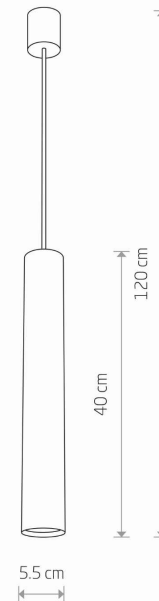

LUMINAIRE MODEL

EYE L
6841

CATALOGUE GROUP
COUNTRY OF ORIGIN

KATALOG 2022
MADE IN POLAND

LIGHT SOURCE **GU10**
 LIGHT SOURCES TYPE **Replaceable**
 MAXIMUM WATTAGE **1x10W only LED**
 LAMP INCLUDES SOURCE OF LIGHT **No**
 NUMBER OF LIGHT SOURCES **1**
 IP **IP20**
Interior use

PACKAGE DIMENSIONS (L/W/H) **53cm/7,5cm/7,5cm**

NET/GROSS WEIGHT **1,03kg/1,13kg**

ASSEMBLY METHOD **Bridge**

LEADING/SUPPLEMENTARY COLOR **Black**

MATERIALS **Painted steel**

STYLE **Modern**

ELECTRICAL SECURITY CLASS **I**

POWER SUPPLY **~220-230V/50/60Hz**

DIMENSIONS

Nowodvorski
LIGHTING

CATALOGUE CARD