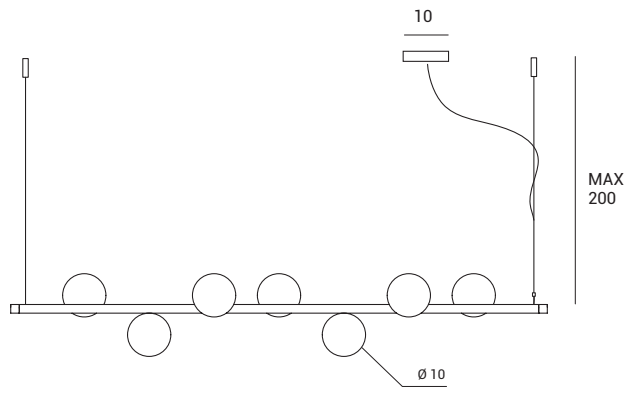

Source

G9 LED

Power

7 x max 10w

1744.269