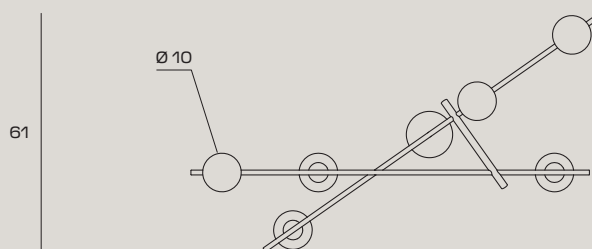

CODE	1744.329
COLOR	● Black Licorice

€ INCL VAT (22%)	372,00
€ EXCL VAT	304,92

LIGHT SOURCE

Source G9 LED | Power 6 x max 10w
Max bulb size: $\varnothing 20 \times H 60 \text{mm}$