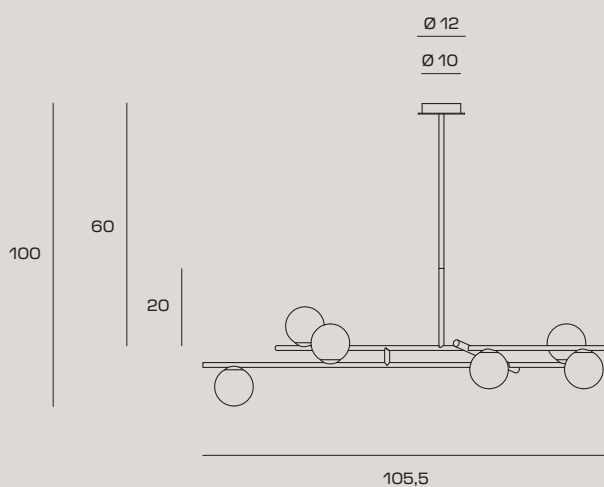

CODE	1744.329
COLOR	● Black Licorice

€ INCL VAT (22%)	372,00
€ EXCL VAT	304,92

LIGHT SOURCE

Source G9 LED | Power 6 x max 10w
Max bulb size: $\varnothing 20 \times H 60 \text{mm}$