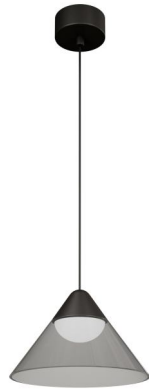

Ark surface

Ark recessed

Technical Information

| Version | Ark surface | Ark recessed |
|-------------------|--|--|
| Power | 6W | 6W |
| Installation | Surface | Recessed |
| Color Temperature | 2.700K / 3.000K | 2.700K / 3.000K |
| Lumens | 350 lm / 360 lm | 350 lm / 360 lm |
| Material | Aluminium and acrylic | Aluminium and acrylic |
| Finishes | White-transparent / Black-transparent / Black-gray | White-transparent / Black-transparent / Black-gray |
| Code | 4814 White-transp. 2.700K 4815 White-transp. 3.000K 4816 Black-transp. 2.700K 4817 Black-transp. 3.000K 4818 Black-gray 2.700K 4819 Black-gray 3.000K | 4808 White-transp. 2.700K 4809 White-transp. 3.000K 4810 Black-transp. 2.700K 4811 Black-transp. 3.000K 4812 Black-gray 2.700K 4813 Black-gray 3.000K |