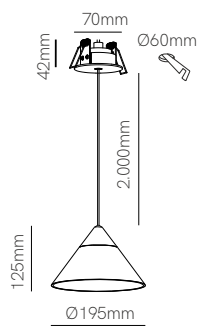

Ark surface

Ark recessed

Technical Information

| Version | Ark surface | Ark recessed |
|-------------------|--|--|
| Power | 6W | 6W |
| Installation | Surface | Recessed |
| Color Temperature | 2.700K / 3.000K | 2.700K / 3.000K |
| Lumens | 350 lm / 360 lm | 350 lm / 360 lm |
| Material | Aluminium and acrylic | Aluminium and acrylic |
| Finishes | White-transparent / Black-transparent / Black-gray | White-transparent / Black-transparent / Black-gray |
| Code | 4814 White-transp. 2.700K 4815 White-transp. 3.000K 4816 Black-transp. 2.700K 4817 Black-transp. 3.000K 4818 Black-gray 2.700K 4819 Black-gray 3.000K | 4808 White-transp. 2.700K 4809 White-transp. 3.000K 4810 Black-transp. 2.700K 4811 Black-transp. 3.000K 4812 Black-gray 2.700K 4813 Black-gray 3.000K |