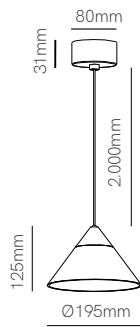

Ark surface

Ark recessed

Technical Information

| Version | Ark surface | Ark recessed |
|-------------------|--|--|
| Power | 6W | 6W |
| Installation | Surface | Recessed |
| Color Temperature | 2.700K / 3.000K | 2.700K / 3.000K |
| Lumens | 350 lm / 360 lm | 350 lm / 360 lm |
| Material | Aluminium and acrylic | Aluminium and acrylic |
| Finishes | White-transparent / Black-transparent / Black-gray | White-transparent / Black-transparent / Black-gray |
| Code | 4814 White-transp. 2.700K 4815 White-transp. 3.000K 4816 Black-transp. 2.700K 4817 Black-transp. 3.000K 4818 Black-gray 2.700K 4819 Black-gray 3.000K | 4808 White-transp. 2.700K 4809 White-transp. 3.000K 4810 Black-transp. 2.700K 4811 Black-transp. 3.000K 4812 Black-gray 2.700K 4813 Black-gray 3.000K |