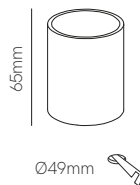

Ilo

Skin

Technical Information

Version	Ilo	Skin
Power	2W	2W
Installation	Recessed	Recessed
Color Temperature	3.000K	3.000K
Lumens	60 lm	60 lm
Material	Aluminium	Aluminium
Finishes	White / Black	White / Black
Code	4126 <input type="checkbox"/>	4108 <input type="checkbox"/>
	4127 <input checked="" type="checkbox"/>	4109 <input checked="" type="checkbox"/>

*Recessed box included.