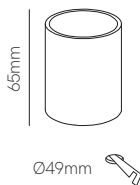

Ilo

Skin

Technical Information

Version	Ilo	Skin
Power	2W	2W
Installation	Recessed	Recessed
Color Temperature	3.000K	3.000K
Lumens	60 lm	60 lm
Material	Aluminium	Aluminium
Finishes	White / Black	White / Black
Code	4126 <input type="checkbox"/>	4108 <input type="checkbox"/>
	4127 <input checked="" type="checkbox"/>	4109 <input checked="" type="checkbox"/>

*Recessed box included.