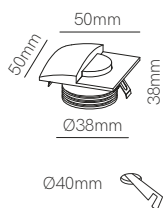

Ilo

Skin

Technical Information

Version	Ilo	Skin
Power	2W	2W
Installation	Recessed	Recessed
Color Temperature	3.000K	3.000K
Lumens	60 lm	60 lm
Material	Aluminium	Aluminium
Finishes	White / Black	White / Black
Code	4126 <input type="checkbox"/>	4108 <input type="checkbox"/>
	4127 <input checked="" type="checkbox"/>	4109 <input checked="" type="checkbox"/>

*Recessed box included.