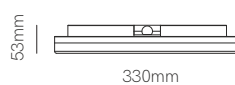

Kora square 20W

Kora square 25W

Technical Information

Version	Kora square 20W	Kora square 25W
Power	20W	25W
Installation	Surface	Surface
Color Temperature	Switch 2.700K / 3.200K / 4.000K	Switch 2.700K / 3.200K / 4.000K
Lumens	2.400 lm	3.000 lm
Material	Polybutylene and Polycarbonate	Polybutylene and Polycarbonate
Finishes	White	White
Code	4831 <input type="checkbox"/>	4499-V2 <input type="checkbox"/>