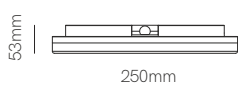

Kora square 20W

Kora square 25W

Technical Information

Version	Kora square 20W	Kora square 25W
Power	20W	25W
Installation	Surface	Surface
Color Temperature	Switch 2.700K / 3.200K / 4.000K	Switch 2.700K / 3.200K / 4.000K
Lumens	2.400 lm	3.000 lm
Material	Polybutylene and Polycarbonate	Polybutylene and Polycarbonate
Finishes	White	White
Code	4831 <input type="checkbox"/>	4499-V2 <input type="checkbox"/>