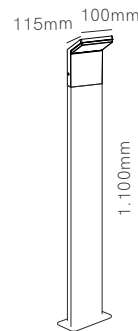

Cam 60

Cam 110

Technical Information

Version	Cam 60	Cam 110
Power	9W	9W
Installation	Floor	Floor
Color Temperature	3.000K / 4.000K	3.000K / 4.000K
Lumens	690 lm / 700 lm	690 lm / 700 lm
Material	Aluminium	Aluminium
Finishes	White / Black	White / Black