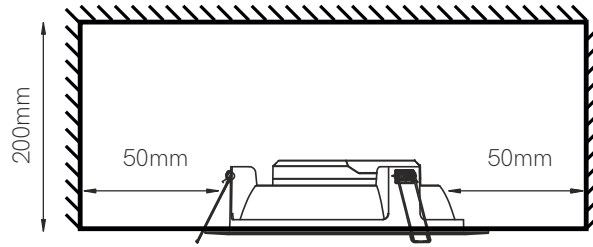

Air 22W

dowlights

300335F / 300335C3

1)

Danger !

Installation by electricians only

2)

CE RoHS  