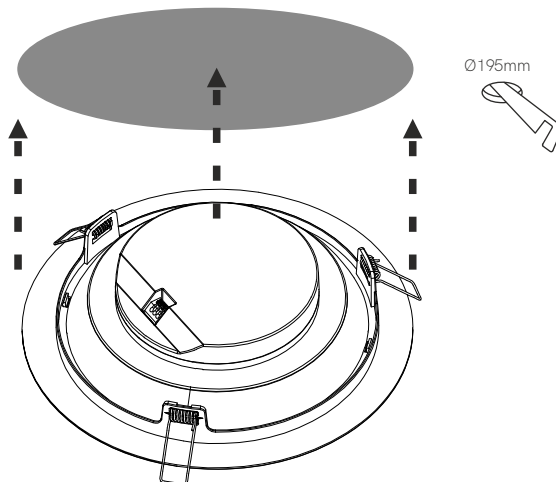

Air 22W

dowlights

300335F / 300335C3

1)

Danger !

Installation by electricians only

2)

CE RoHS  