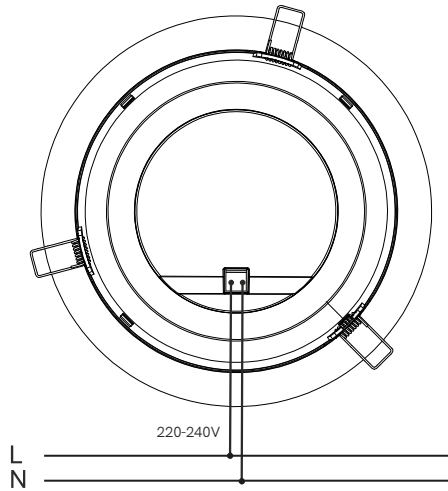

Air 22W

dowlights

300335F / 300335C3

1)

Danger !

Installation by electricians only

2)

CE RoHS  