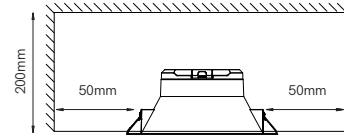

Thesis 25W Switch

dowlights

4236, 4988

Danger !

Installation by electricians only

1)

2)

CE RoHS  