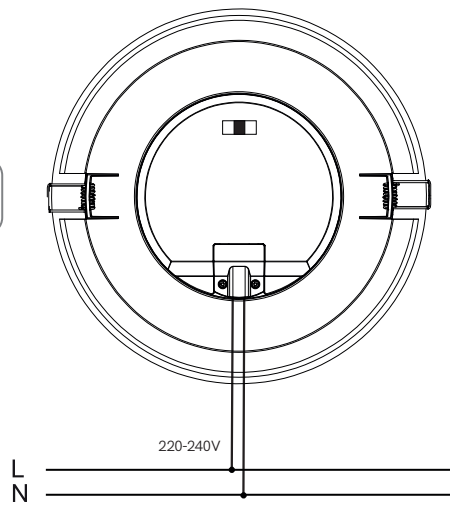

Thesis 25W Switch

dowlights

4236, 4988

Danger !

Installation by electricians only

1)

2)

CE RoHS  