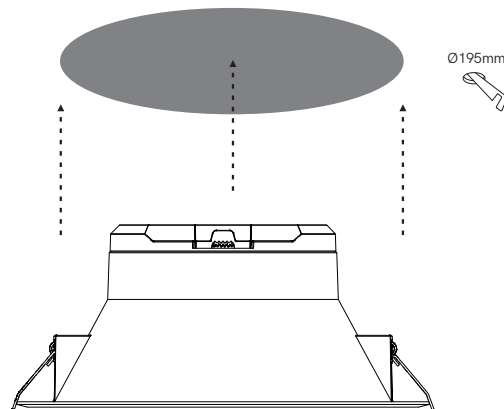

Thesis 25W Switch

dowlights

4236, 4988

Danger !

Installation by electricians only

1)

2)

CE RoHS  