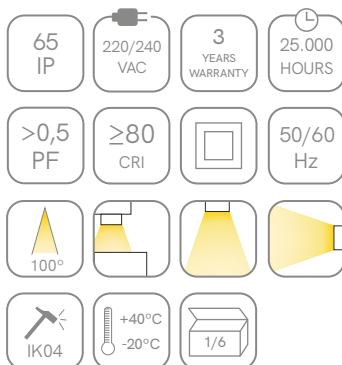

New

Blis

outdoor lighting

Technical Data
Ceiling or wall outdoor fixture..

Light
LED in 3.000K or 4.000K with IP65.

Finishes
Matt white, matt black and corten.
Polycarbonate.

Blis R

Blis C

	Code	Color	Power	CCT	Lumens
Blis R	4863	○ White	15W	3.000K	1.000 lm
	4864	○ White	15W	4.000K	1.100 lm
	4865	● Black	15W	3.000K	1.000 lm
	4866	● Black	15W	4.000K	1.100 lm
	4867	● Corten	15W	3.000K	1.000 lm
	4868	● Corten	15W	4.000K	1.100 lm
Blis C	4869	○ White	15W	3.000K	1.000 lm
	4870	○ White	15W	4.000K	1.100 lm
	4871	● Black	15W	3.000K	1.000 lm
	4872	● Black	15W	4.000K	1.100 lm
	4873	● Corten	15W	3.000K	1.000 lm
	4874	● Corten	15W	4.000K	1.100 lm

New

Blis Switch outdoor lighting

Technical Data

Ceiling or wall outdoor fixture.

Light

Switch LED in 2700-3000-4000K with IP65.

Finishes

Matt white, matt black and corten.
Polycarbonate.

Blis R

Blis C

	Code	Color	Power	CCT	Lumens
Blis R	4957	○ White	15W	2.700K / 3.200K / 4.000K	1.470 lm
	4958	● Black	15W	2.700K / 3.200K / 4.000K	1.470 lm
	4959	● Corten	15W	2.700K / 3.200K / 4.000K	1.470 lm
	Code	Color	Power	CCT	Lumens
Blis C	4960	○ White	15W	2.700K / 3.200K / 4.000K	1.370 lm
	4961	● Black	15W	2.700K / 3.200K / 4.000K	1.370 lm
	4962	● Corten	15W	2.700K / 3.200K / 4.000K	1.370 lm