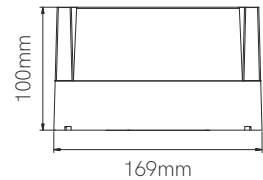

New

Blis

outdoor lighting

Technical Data
Ceiling or wall outdoor fixture..

Light
LED in 3.000K or 4.000K with IP65.

Finishes
Matt white, matt black and corten.
Polycarbonate.

Blis R

Blis C

New

Blis Switch outdoor lighting

Technical Data

Ceiling or wall outdoor fixture.

Light

Switch LED in 2700-3000-4000K with IP65.

Finishes

Matt white, matt black and corten.
Polycarbonate.