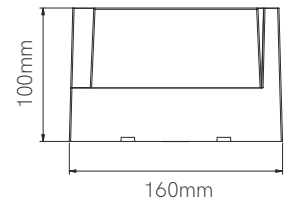

Code	Color	Power	CCT	Lumens
Blis R	4957	○ White	15W	2.700K / 3.200K / 4.000K	1.470 lm
	4958	● Black	15W	2.700K / 3.200K / 4.000K	1.470 lm
	4959	● Corten	15W	2.700K / 3.200K / 4.000K	1.470 lm
	Code	Color	Power	CCT	Lumens
Blis C	4960	○ White	15W	2.700K / 3.200K / 4.000K	1.370 lm
	4961	● Black	15W	2.700K / 3.200K / 4.000K	1.370 lm
	4962	● Corten	15W	2.700K / 3.200K / 4.000K	1.370 lm