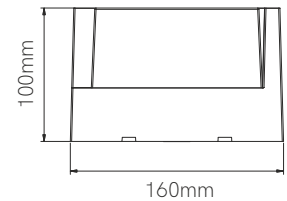

New

Blis

outdoor lighting

Technical Data
Ceiling or wall outdoor fixture..

Light
LED in 3.000K or 4.000K with IP65.

Finishes
Matt white, matt black and corten.
Polycarbonate.

Blis R

Blis C

New

Blis Switch outdoor lighting

Technical Data

Ceiling or wall outdoor fixture.

Light

Switch LED in 2700-3000-4000K with IP65.

Finishes

Matt white, matt black and corten.
Polycarbonate.