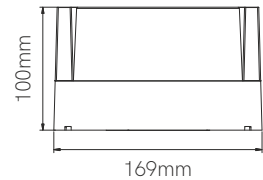

New

Blis Switch outdoor lighting

Technical Data

Ceiling or wall outdoor fixture.

Light

Switch LED in 2700-3000-4000K with IP65.

Finishes

Matt white, matt black and corten.
Polycarbonate.

Blis C

	Code	Color	Power	CCT	Lumens
Blis R	4957	○ White	15W	2.700K / 3.200K / 4.000K	1.470 lm
	4958	● Black	15W	2.700K / 3.200K / 4.000K	1.470 lm
	4959	● Corten	15W	2.700K / 3.200K / 4.000K	1.470 lm
	Code	Color	Power	CCT	Lumens
Blis C	4960	○ White	15W	2.700K / 3.200K / 4.000K	1.370 lm
	4961	● Black	15W	2.700K / 3.200K / 4.000K	1.370 lm
	4962	● Corten	15W	2.700K / 3.200K / 4.000K	1.370 lm