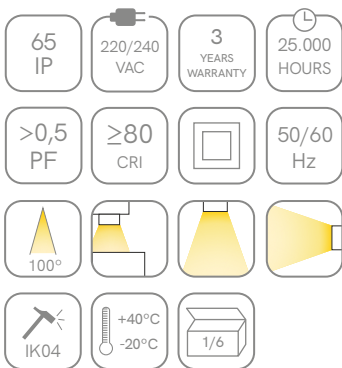

New

Blis

outdoor lighting

Technical Data
Ceiling or wall outdoor fixture..

Light
LED in 3.000K or 4.000K with IP65.

Finishes
Matt white, matt black and corten.
Polycarbonate.

Blis R

Blis C

	Code	Color	Power	CCT	Lumens
Blis R	4863	○ White	15W	3.000K	1.000 lm
	4864	○ White	15W	4.000K	1.100 lm
	4865	● Black	15W	3.000K	1.000 lm
	4866	● Black	15W	4.000K	1.100 lm
	4867	● Corten	15W	3.000K	1.000 lm
	4868	● Corten	15W	4.000K	1.100 lm
Blis C	4869	○ White	15W	3.000K	1.000 lm
	4870	○ White	15W	4.000K	1.100 lm
	4871	● Black	15W	3.000K	1.000 lm
	4872	● Black	15W	4.000K	1.100 lm
	4873	● Corten	15W	3.000K	1.000 lm
	4874	● Corten	15W	4.000K	1.100 lm

New

Blis Switch outdoor lighting

Technical Data

Ceiling or wall outdoor fixture.

Light

Switch LED in 2700-3000-4000K with IP65.

Finishes

Matt white, matt black and corten.
Polycarbonate.

Blis R

Blis C

	Code	Color	Power	CCT	Lumens
Blis R	4957	○ White	15W	2.700K / 3.200K / 4.000K	1.470 lm
	4958	● Black	15W	2.700K / 3.200K / 4.000K	1.470 lm
	4959	● Corten	15W	2.700K / 3.200K / 4.000K	1.470 lm
	Code	Color	Power	CCT	Lumens
Blis C	4960	○ White	15W	2.700K / 3.200K / 4.000K	1.370 lm
	4961	● Black	15W	2.700K / 3.200K / 4.000K	1.370 lm
	4962	● Corten	15W	2.700K / 3.200K / 4.000K	1.370 lm