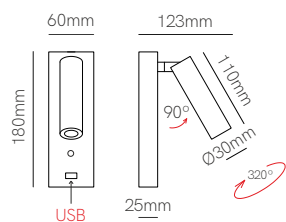

Pure

Technical Information

|                   |   |
|-------------------|---|
| Version           | Pure  |
| Power             | 4W  |
| Installation      | Surface                                     |
| Color Temperature | 2.700K                                      |
| Lumens            | 200 lm / 100 lm / 50 lm                     |
| Material          | Aluminium                                   |
| Finishes          | White / Black                               |
| Code              | 4142-V2 <input type="checkbox"/>            |
|                   | 4143-V2 <input checked="" type="checkbox"/> |