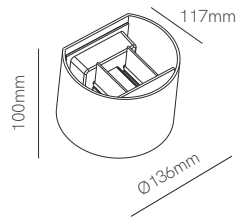

Lek round

Lek square

Technical Information

Version	Lek round	Lek square
Power	6,8W	6,8W
Installation	Surface	Surface
Color Temperature	2.700K / 3.000K / 4.000K	2.700K / 3.000K / 4.000K
Lumens	480 lm / 530 lm / 542 lm	480 lm / 530 lm / 542 lm
Material	Aluminium	Aluminium
Finishes	White / Black / Corten	White / Black / Corten