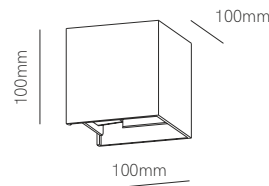

Lek round

Lek square

Technical Information

Version	Lek round	Lek square
Power	6,8W	6,8W
Installation	Surface	Surface
Color Temperature	2.700K / 3.000K / 4.000K	2.700K / 3.000K / 4.000K
Lumens	480 lm / 530 lm / 542 lm	480 lm / 530 lm / 542 lm
Material	Aluminium	Aluminium
Finishes	White / Black / Corten	White / Black / Corten